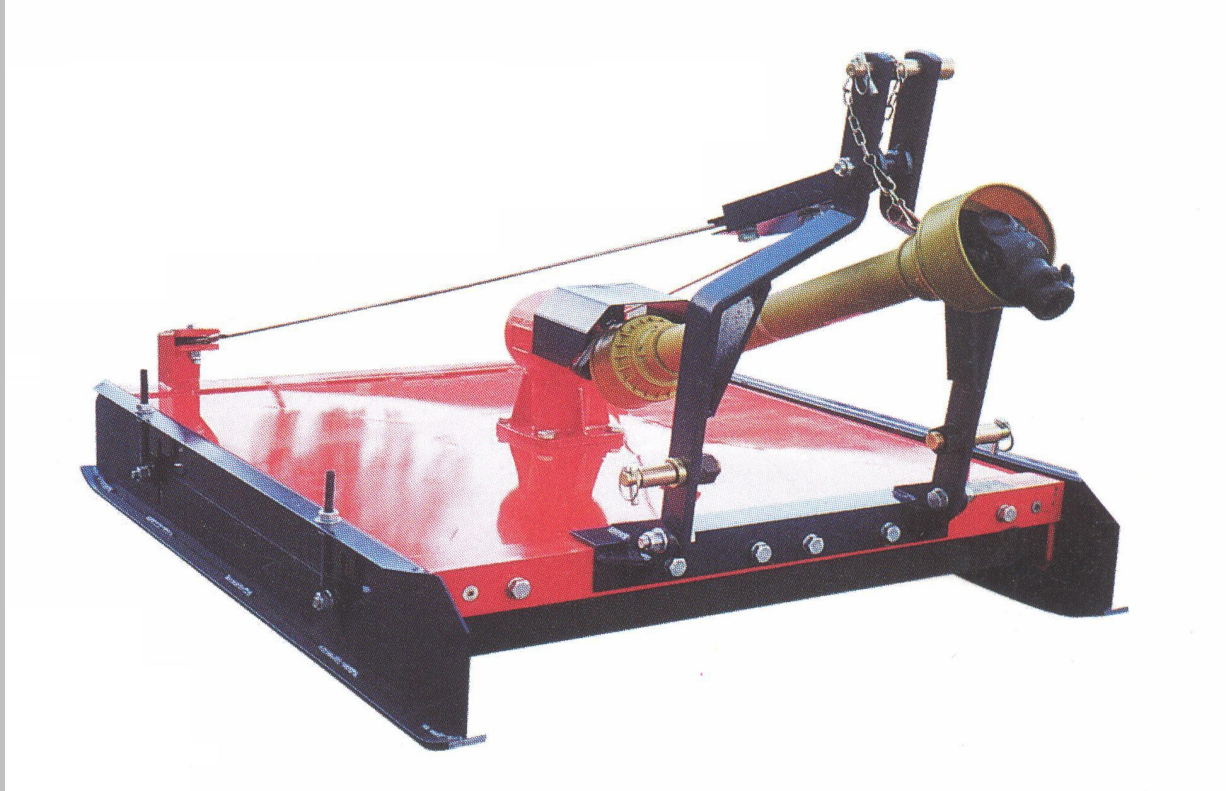

# EMDEK GR SERIES TRACTOR MOUNTED GRASS MOWERS

The EMDEK GR Series Grass Mowers are suitable for tractors of 15-35HP. Available in 2 cutting widths of 36" and 48". Comes with PTO shaft and shearbolt clutch. Height adjustment is through skid adjustment. Twin swing back aero-dynamics blades which lifts the grass before cutting to give a clean and even cut. Used for grass care, excellent for football fields, parks, road sides, etc.

Optional : Also available with front and rear rollers.

Models	Working width	Cutting height	Tractor	With skids or rollers	Weight
EMDEK GR36	90cm	1-7cm	15-35HP	Skids	110 kg
EMDEK GR36R	90cm	1-7cm	15-35HP	Front & Rear Rollers	140 kg
EMDEK GR48	120cm	1-7cm	15-35HP	Skids	160 kg
EMDEK GR48	120cm	1-7cm	15-35HP	Front & Rear Rollers	190 kg